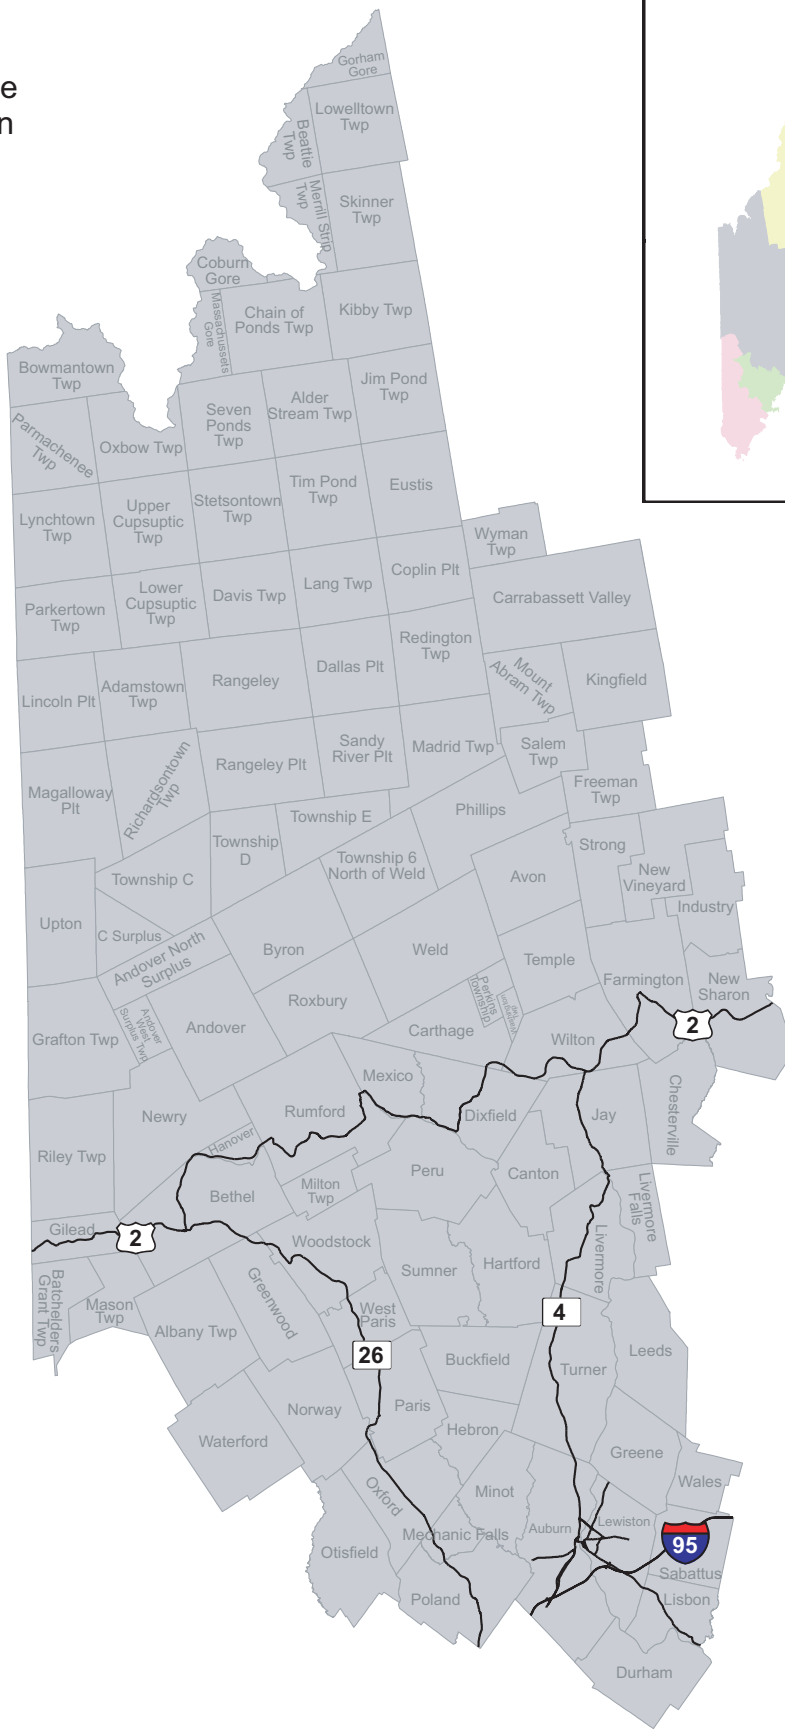

Western Maine Transit Region

Maine Transit Regions