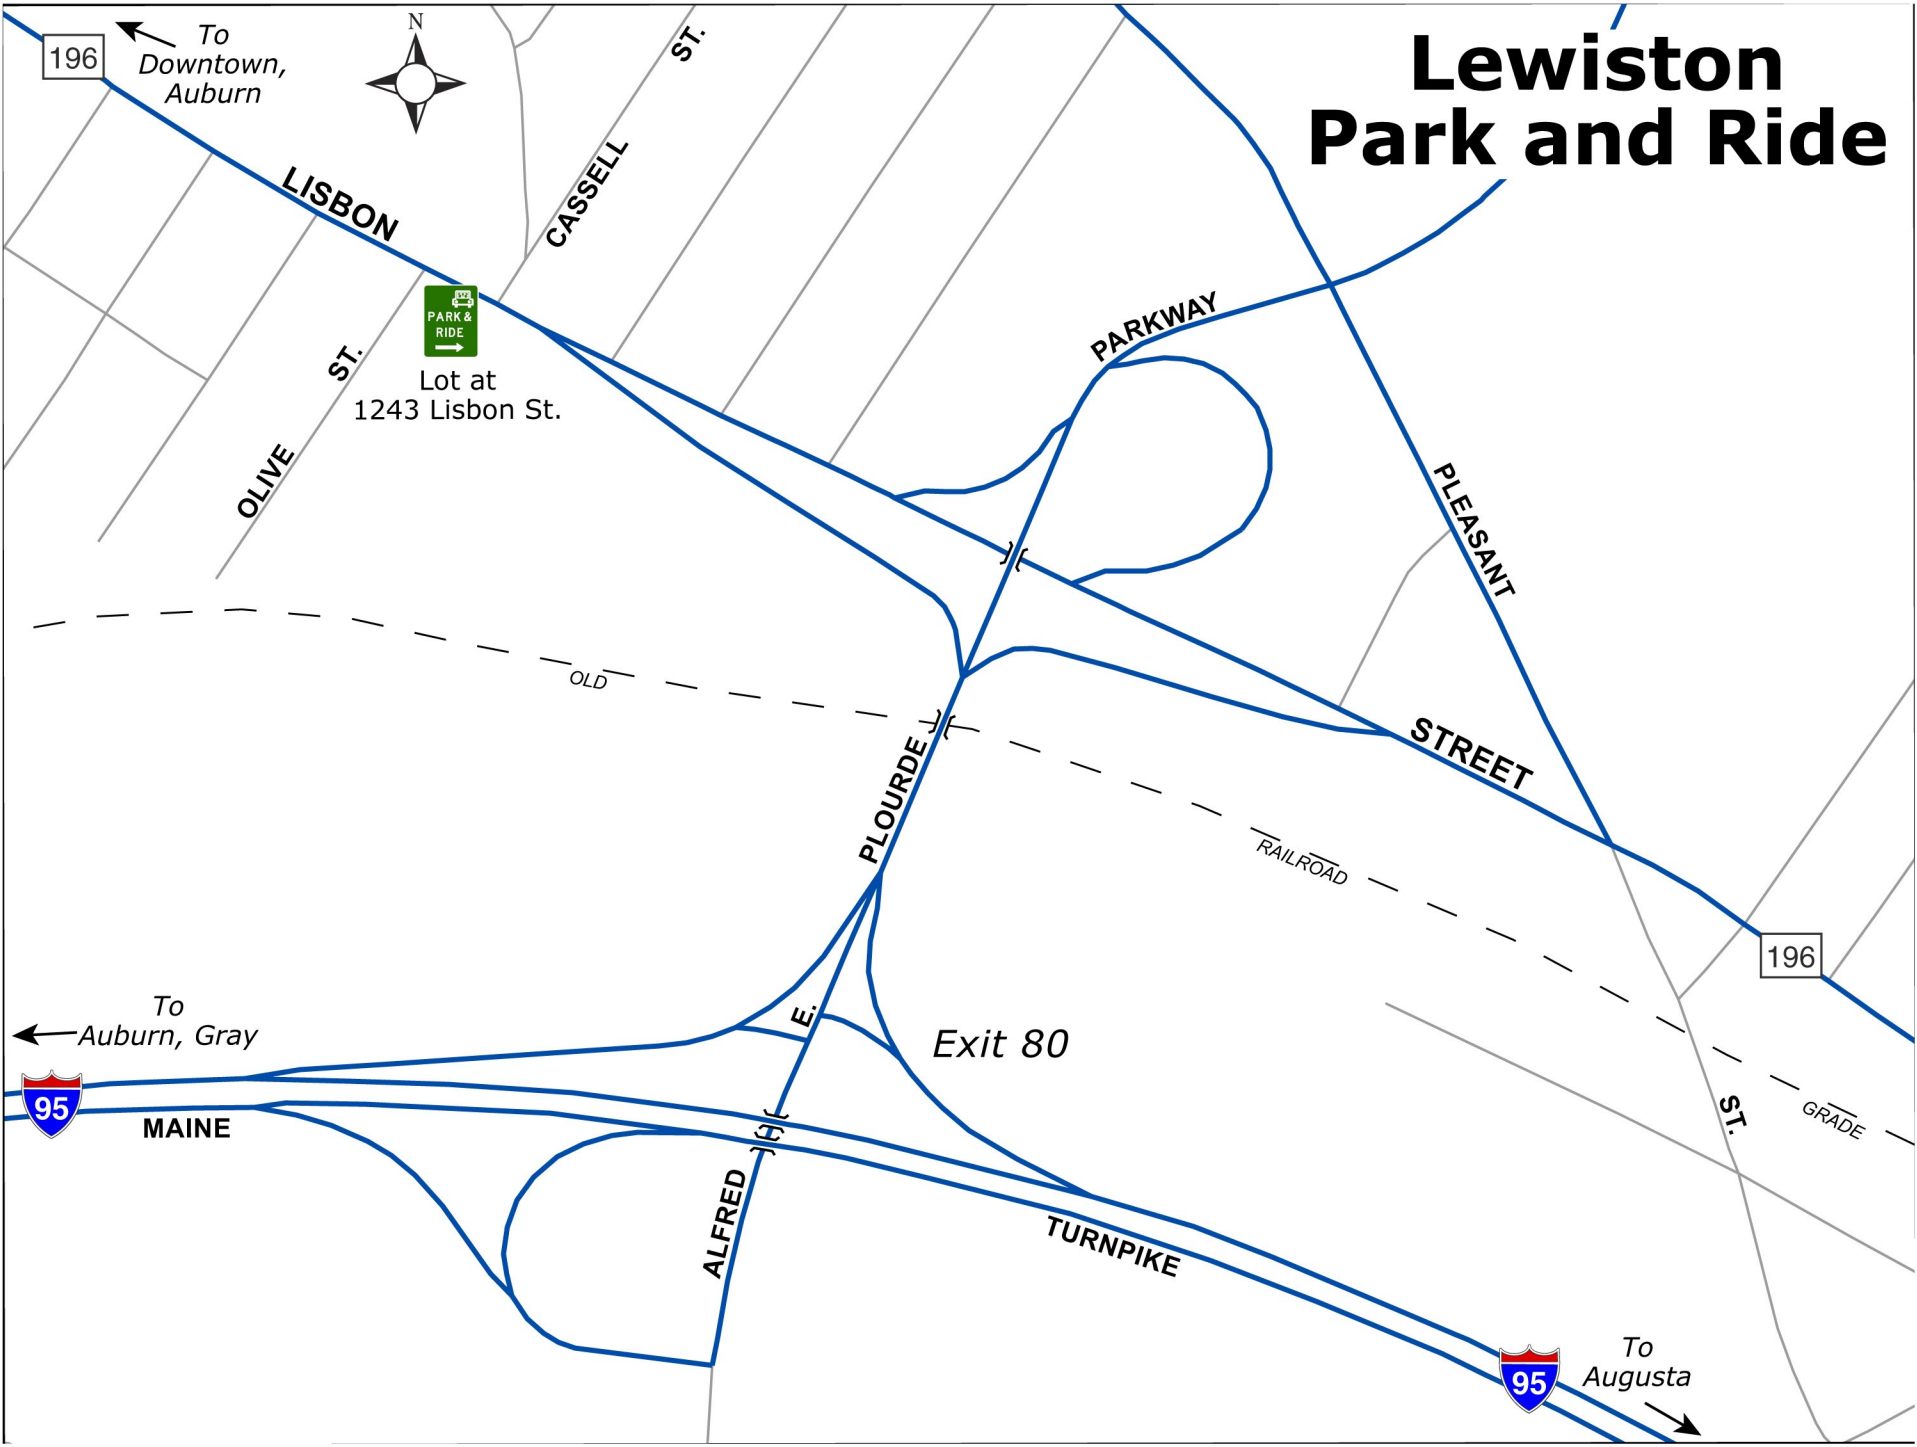

Lewiston Park and Ride

196

To
Downtown,
Auburn

LISBON

CASSELL
ST.

Lot at
1243 Lisbon St.

OLIVE
ST.

PARKWAY

PLEASANT

OLD

PLOURDE

STREET

RAILROAD

196

ST.

GRADE

Exit 80

E

To
Auburn, Gray

MAINE

ALFRED

TURNPIKE

To
Augusta