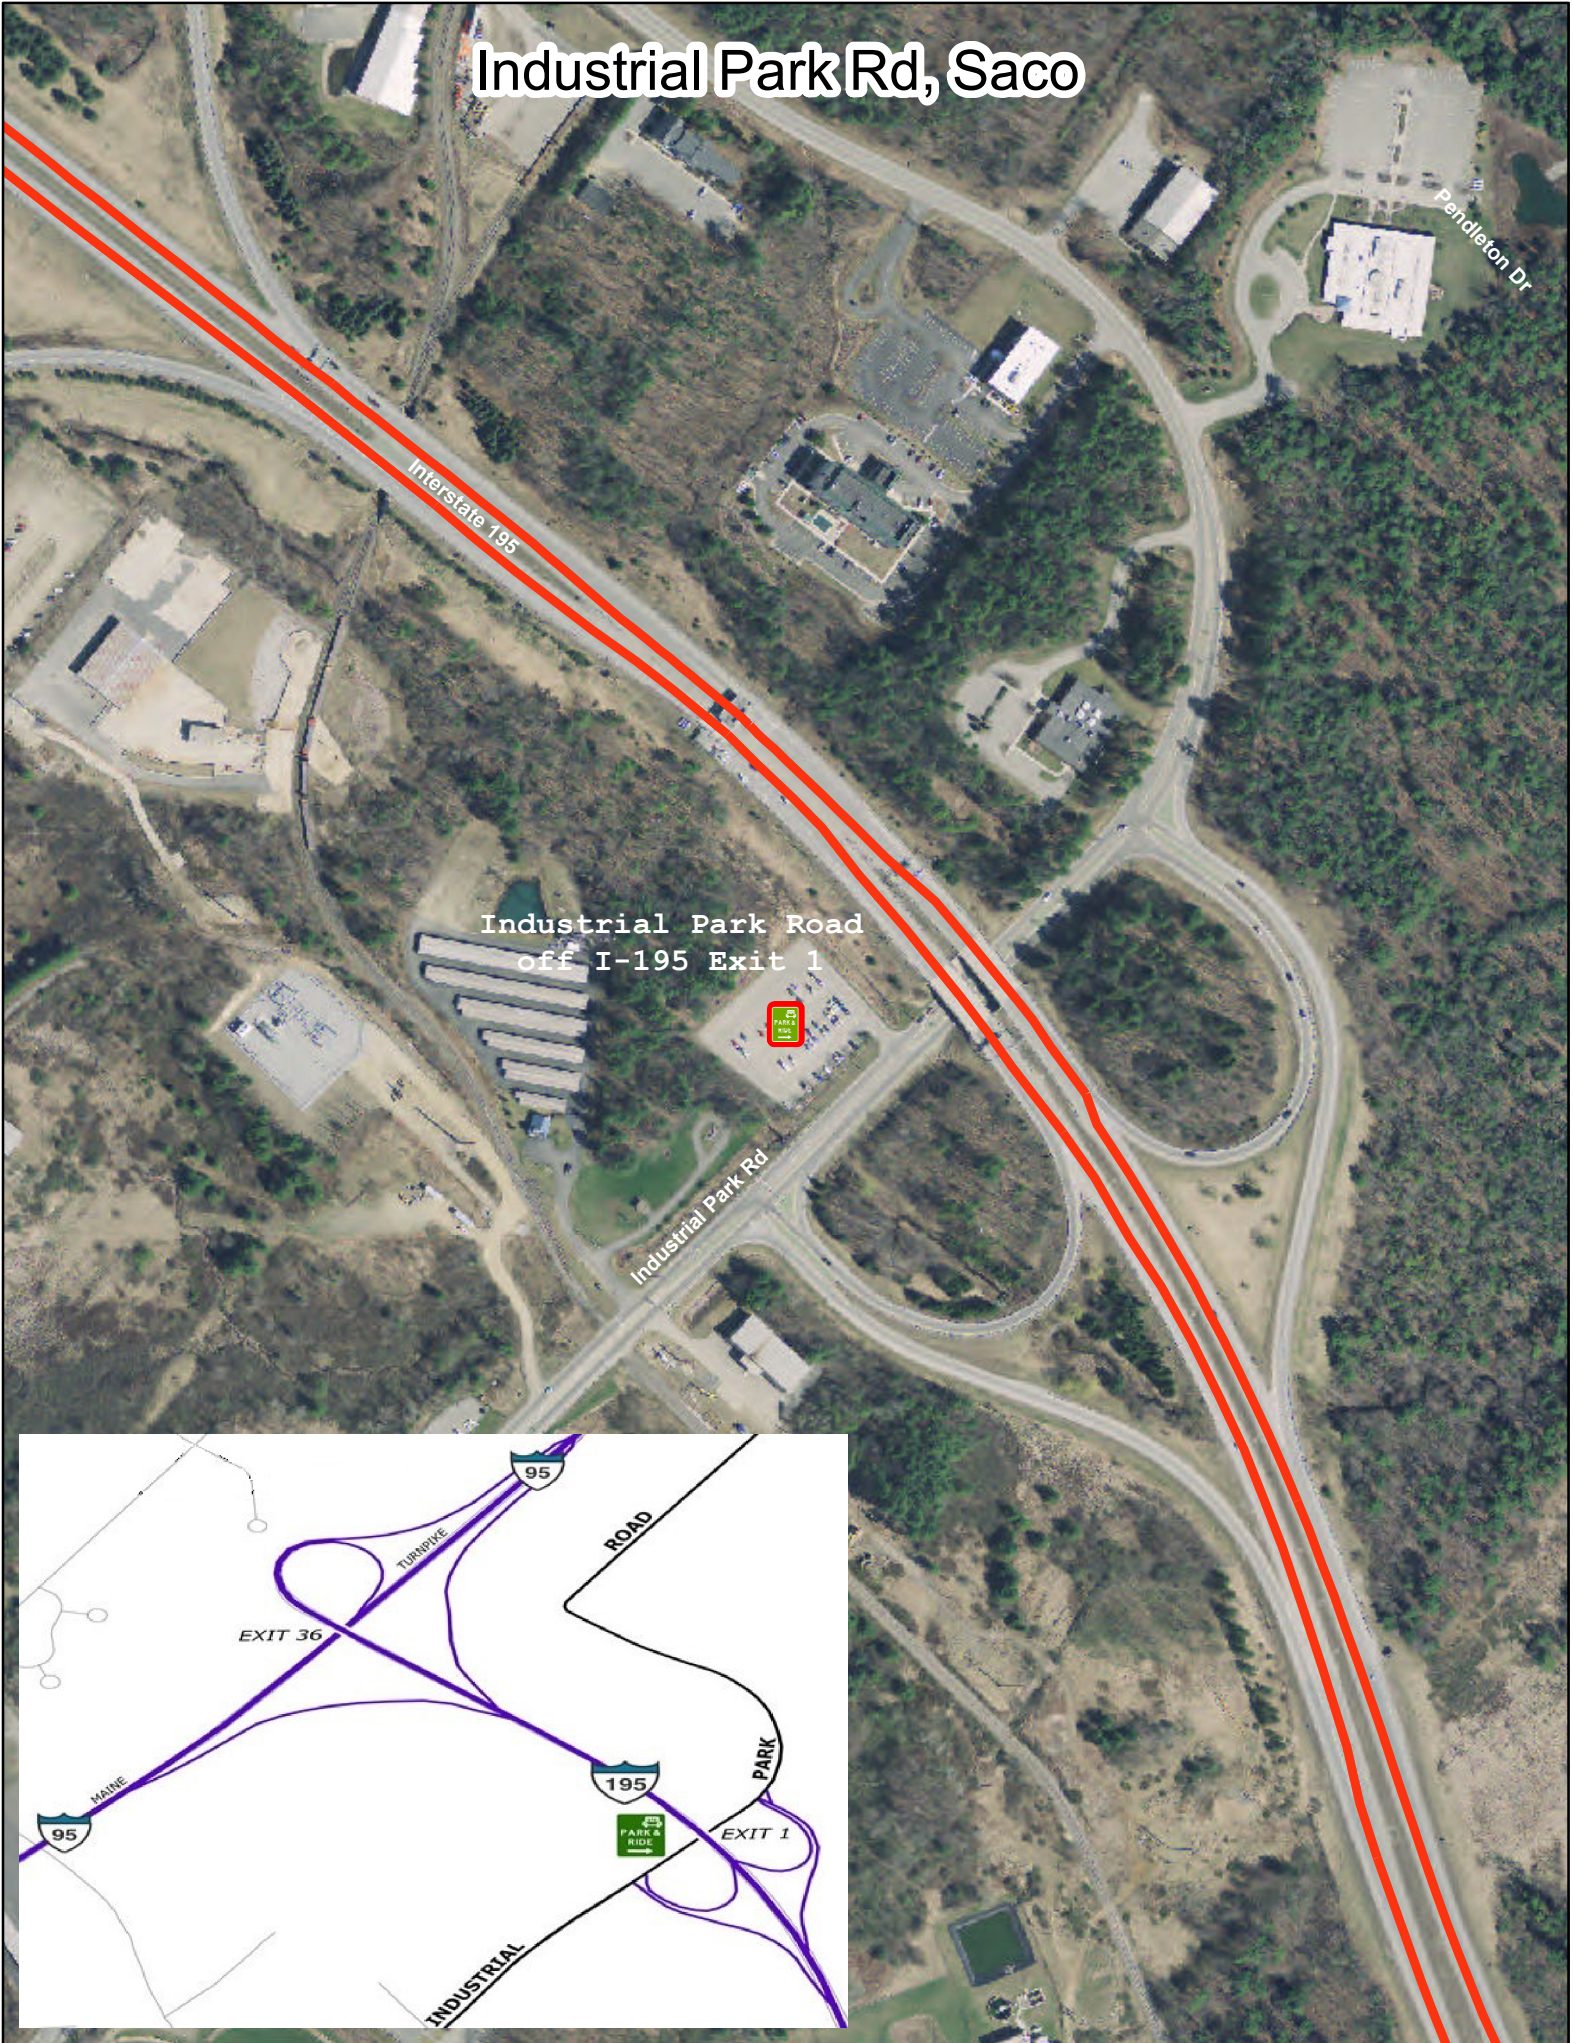

Industrial Park Rd, Saco

Interstate 195

Pendleton Dr

Industrial Park Road
off I-195 Exit 1

Industrial Park Rd

EXIT 36

95

ROAD

TURBINE

195

EXIT 1

PARK

INDUSTRIAL

95

MAINE

PARK & RIDE